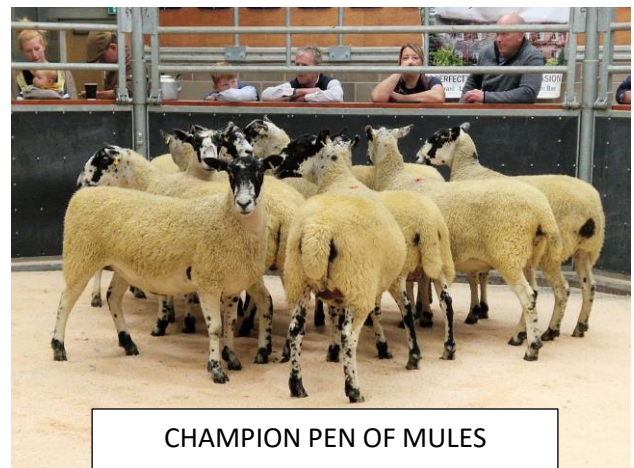

CHAMPION -	R Skelton, New Hall Farm (2 Shear)
RESERVE CHAMPION -	T Sayer, Town End Farm (Shearlings)

The ringside saw a very good demand for all types and ages of Ewes which resulted in an average of £222.23, across the whole run.

Top price Mules was firstly achieved by Mr R Skelton, New Hall Farm for the Champion pen of 2 Shears selling for £235 and secondly for the first prize Shearlings from Tom Sayer & Ellen Elliott, also selling for £235.

A 100% clearance was seen with all sheep selling to vendors advantage, with a new personal record being set for Julie and John Brough, The Clappers, selling their 3 Shear Ewes to a top of £205 for a pen of 14, and the run later going on to average £203.75.

Hopes look forward to a larger sale next year, if you have any to sell or looking to buy, please contact David Fearon on 07500 173273.

Overall Sale Average - £222.23

Ewes Average - £225.91

Gimmers Average - £217.72

PER HEAD

EWES

Texel 2 Shear £285 £275 £270 x 2 £260 £255 x 2 New Hall Farm (Skelton)

Mule 2 Shear £235 £230 £228 £225 £224 £220 £205 New Hall Farm (Skelton)

Mule 3 Shear £205 £202 The Clappers (Brough)

Beltex 2 Shear £285 £240 New Hall Farm (Skelton)

GIMMERS

Texel Shearling £255 New Hall Farm (Skelton)

Mule Shearlings £235 £220 x 4 Town End Farm (Sayer) £230 x 2 Westray (Hird) £200 £198 x 2 Park House Farm (Brennand)

CHAMPION PEN OF MULES
From R Skelton, New Hall Farm