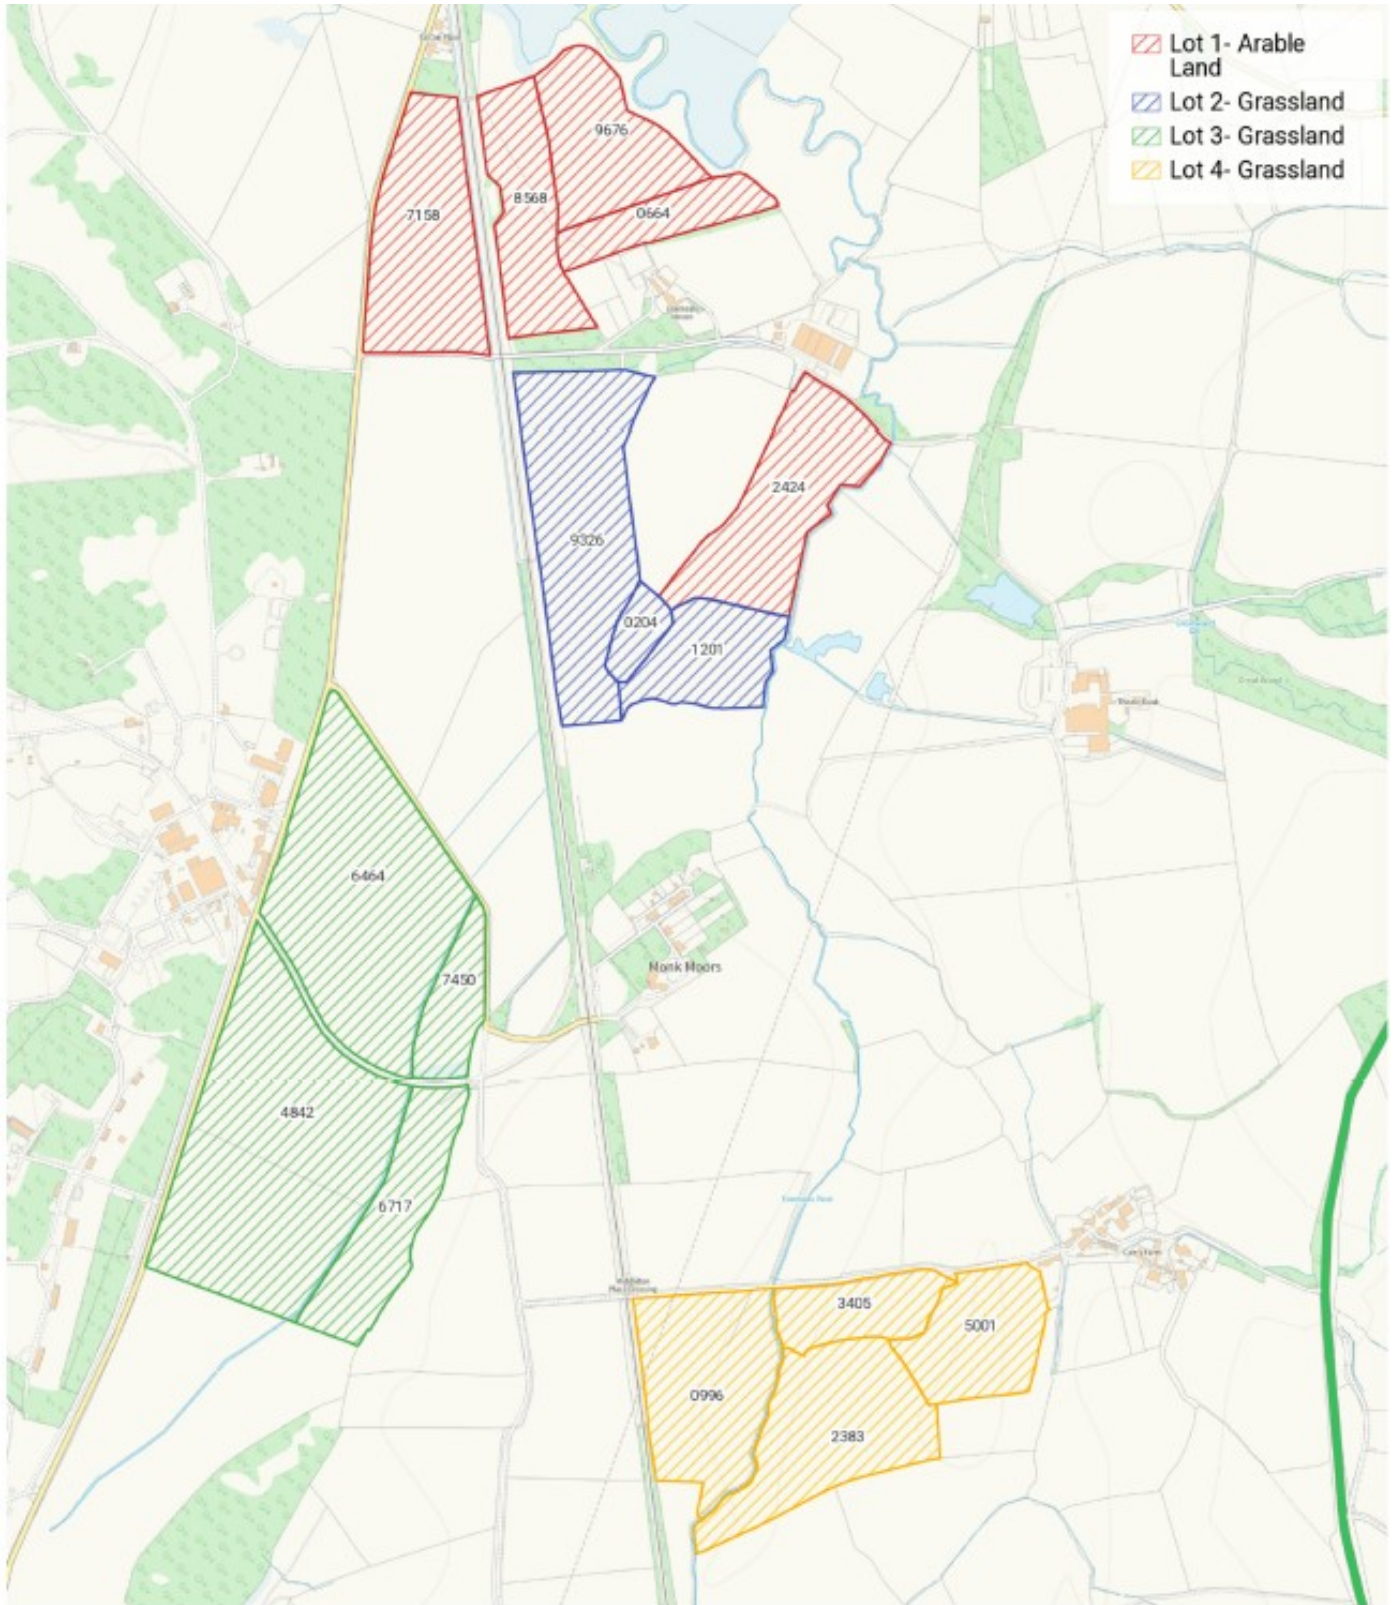

**HOPE'S**  
**LAND AGENTS**

[www.hopesauction.co.uk](http://www.hopesauction.co.uk)

**HOPE'S**  
**AUCTIONEERS & LAND AGENTS**

**HOPE'S**  
**LAND AGENTS**

[www.hopesauction.co.uk](http://www.hopesauction.co.uk)

Produced on Land App, Mar 20, 2025.

© Crown copyright and database rights 2025 (licence number 100059532)

**HOPE'S**  
**AUCTIONEERS & LAND AGENTS**

200 m  
Scale 1:7500 (at A4)