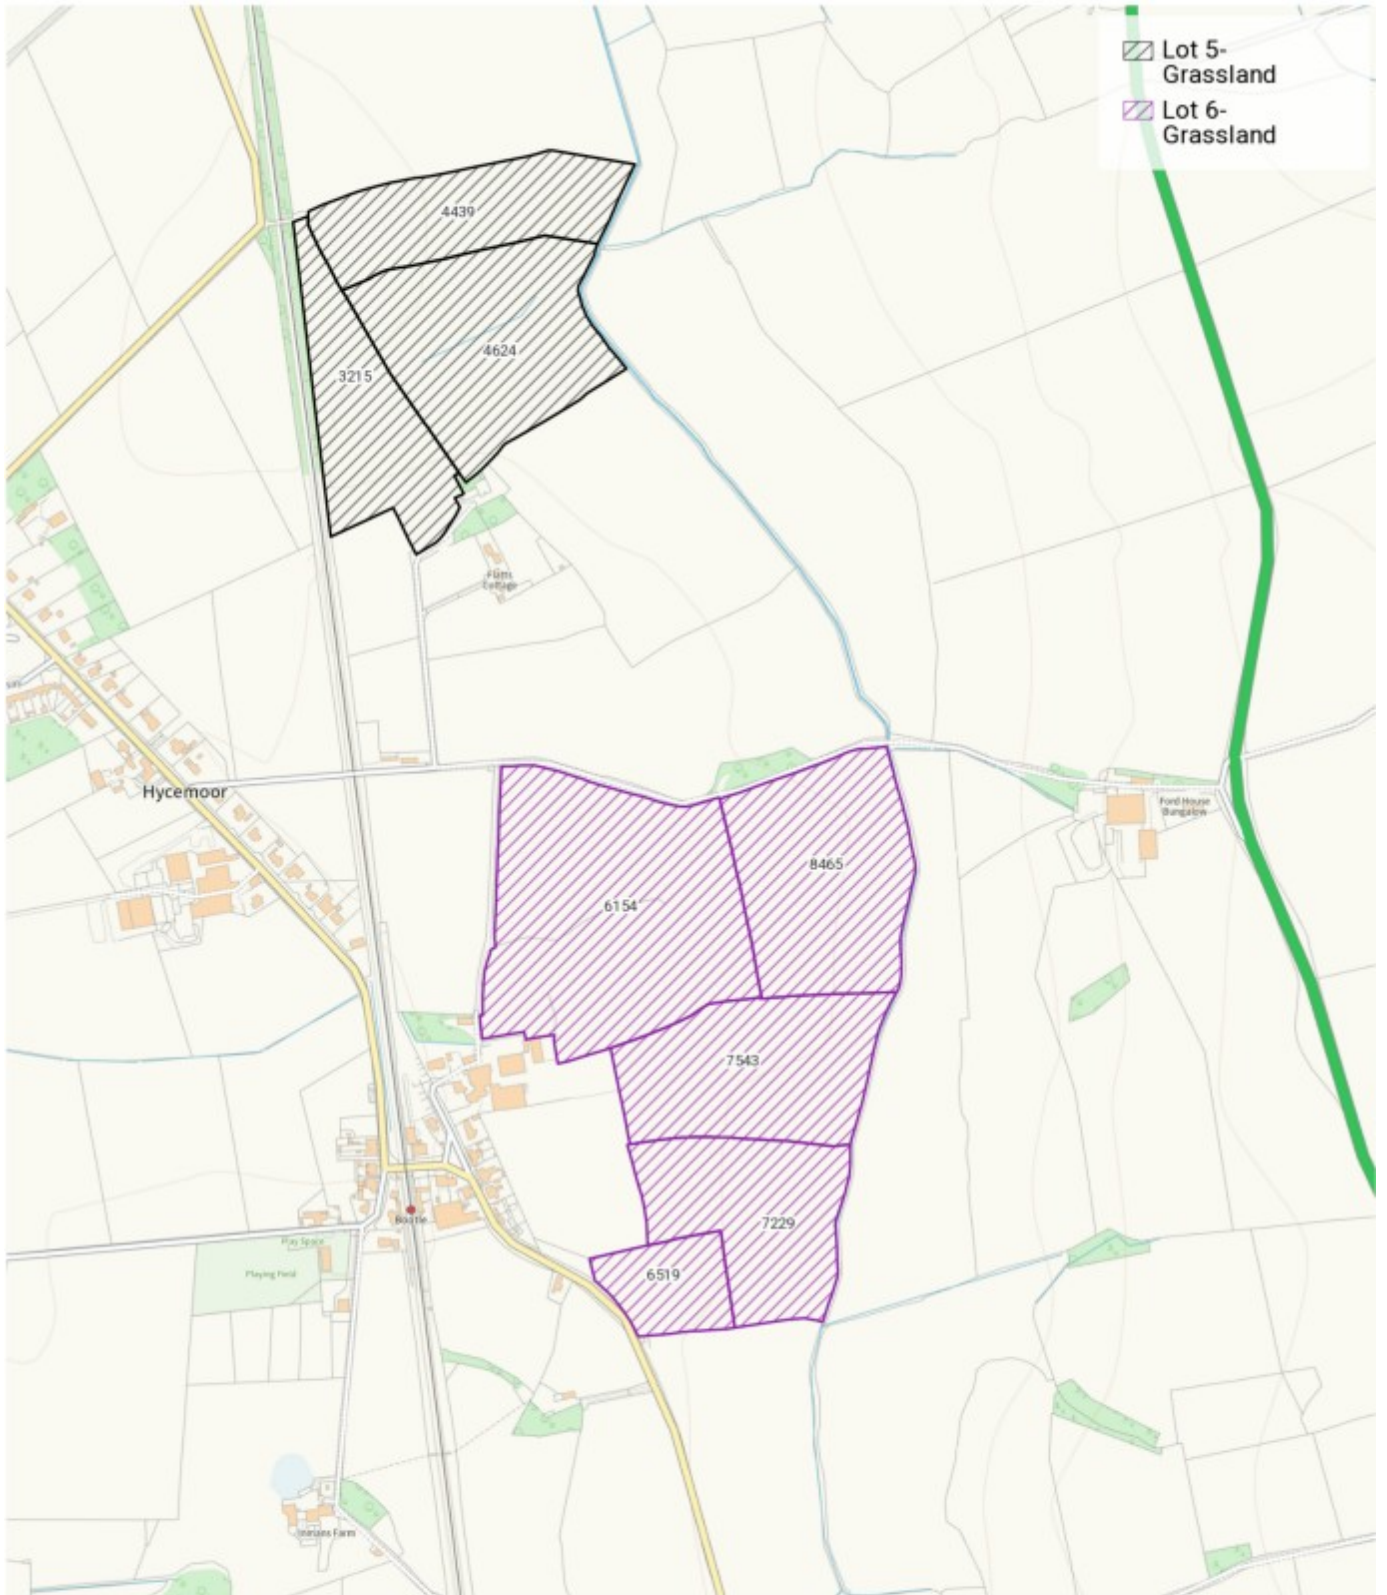

Produced on Land App, Mar 20, 2025.

© Crown copyright and database rights 2025 (licence number 100059532)

**HOPE'S**  
**AUCTIONEERS & LAND AGENTS**

200 m  
Scale 1:7500 (at A4)